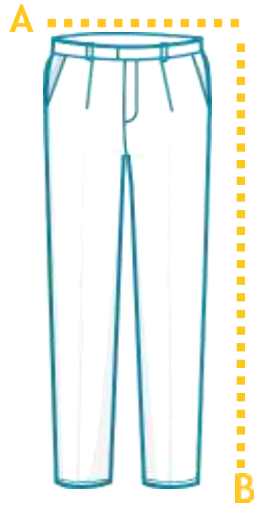

B - Body Length

Lay garment flat. Measure from high point of shoulder to hem.

Size	0	2	4	6	8	10	12	14	16	18	20	22	24
Length	14	15	16	16.5	17	18	19	20	21	22	23	24	25.5
Chest	19	19.5	20	21.5	22.5	24	25	26	27	27.5	28	29	30

MEASUREMENT IN INCHES

For Bottom

A - Waist

1/2 Waist. Lay garment flat. Measure edge to edge at top of waist and double it to get total waist

B - Body Length

Lay garment flat. Measure from top of waist to bottom hem.

Size	0	2	4	6	8	10	12	14	16	18	20	22	24	26	28	30
Waist	16	18	20	22	24	26	28	30	32	34	36	37	38	40	41.5	42
Body Length	24	26	28	30	32	33	36	38	40	41	42	43	44	45	46	47

MEASUREMENT IN INCHES